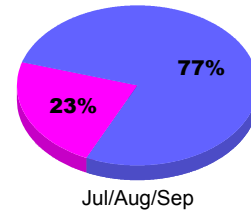

YTD Status Quo Clubs 2012-2013

Status Quo Clubs Compared to Status Quo Members

Legend: Status Quo Clubs (Cyan), Total Status Quo Members (Green)

MEMBERSHIP

**Membership Results
2012-2013**

**Membership
2011-2012**

Month	Net Memb Goal	Actual New Memb	Actual Dropped Memb	Gain/Loss of Memb	Gain/Loss of Memb
Jul/Aug/Sep	2	20	-54	-34	7
Totals	2	20	-54	-34	7

Membership Results 2012-2013

Goal, New, Dropped, Gain/Loss

Legend: Goal (Cyan), Actual (Green), Dropped (Yellow), Gain Loss (Magenta)

Comparison of Membership Gain/Loss

Current Year Compared to the Previous Year

Legend: Current Year (Cyan), Previous Year (Green)

Gender Comparison 2012-2013

Jul/Aug/Sep

Legend: Male (Blue), Female (Magenta)